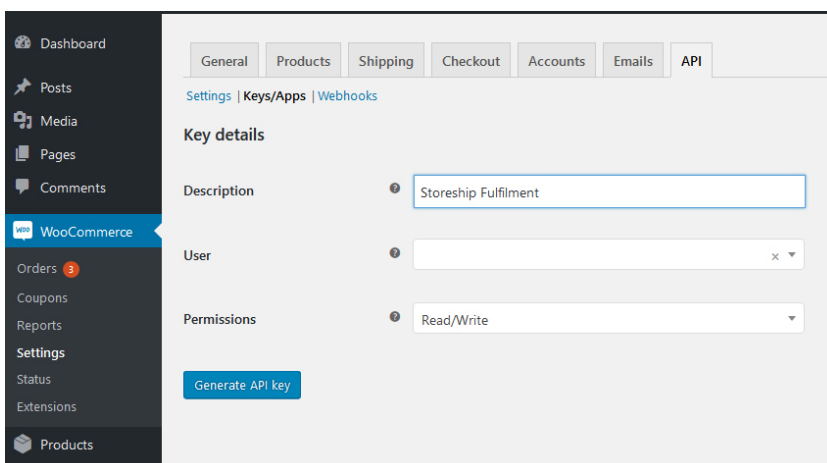

Oakfield House
Derby Road Industrial Estate
Heanor
Derbyshire
DE75 7QL

08450 94 84 14
www.storeship.co.uk
storeshipuk@gmail.com