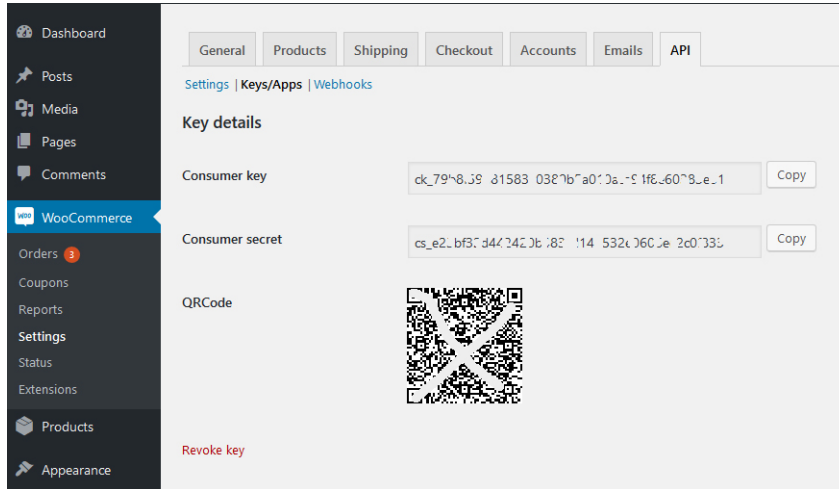

Click on Add Key

Select the user from the dropdown who you would like to set up for, generally the main admin user.

Next choose a description for the API we Suggest Storeship, set the permissions to Read/Write as we would need to read data from your store and also post back when orders update etc (write).

Once completed click on Generate API Key

Oakfield House  
Derby Road Industrial Estate  
Heanor  
Derbyshire  
DE75 7QL

08450 94 84 14  
www.storeship.co.uk  
storeshipuk@gmail.com

You should now have generated your API Keys.

You will need to input the consumer key and consumer secret keys into the StoreShip Control Panel.

Please contact support to obtain link to add details: