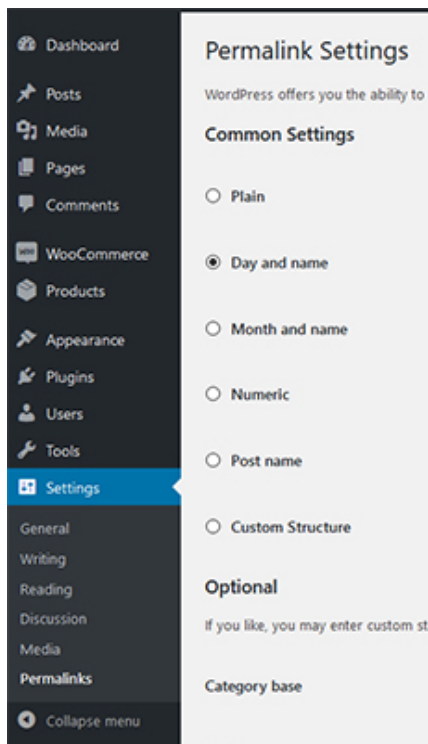

WooCommerce Integration Guide

2018

This guide is designed for Storeship Customers only and is intended to help you link your WooCommerce products and orders with the Storeship Fulfilment software.

In order to integrate, Storeship requires you to generate some API keys from your store, details are below:

Log into your WooCommerce administration area of your website.

You first need to ensure Permalinks are switched on.

Click on Settings | Permalinks

Choose one any of the options EXCEPT Plain

Go into WooCommerce | Settings | API

Tick the box: Enable the REST API

Click Save changes

Oakfield House
Derby Road Industrial Estate
Heanor
Derbyshire
DE75 7QL

08450 94 84 14
www.storeship.co.uk
storeshipuk@gmail.com