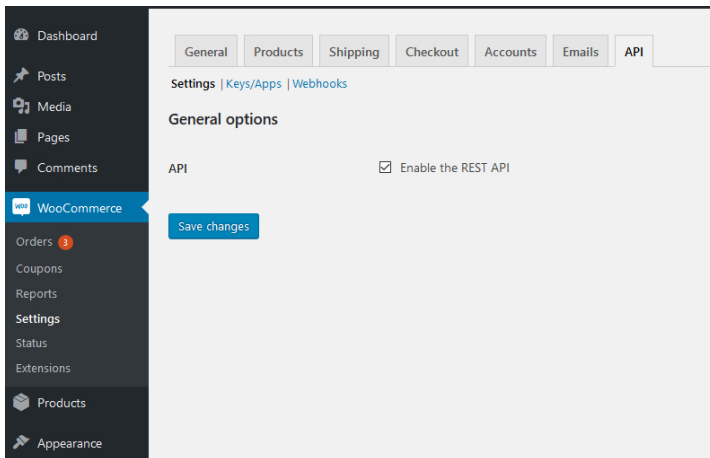

Next Click on Keys/Apps

Click on Add Key